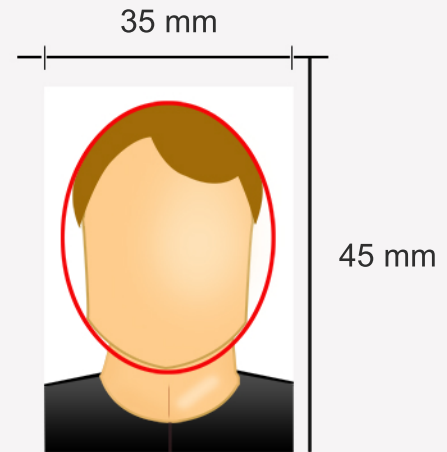

Singapore Visa Photo Requirements

Two recent passport-sized photographs with Matt finish, Visible Ears, Neck & Shoulder visible, and no border

- Height x Width - 45.0 x 35.0 mm
- Face Size - 80% of the photo (32.0 to 36.0 mm)
- Face Orientation - Front
- Background - Plain, light colored with no patterns or shadows
- No hats or masks. Religious headgear is allowed, but should properly show the face

80% of the photo